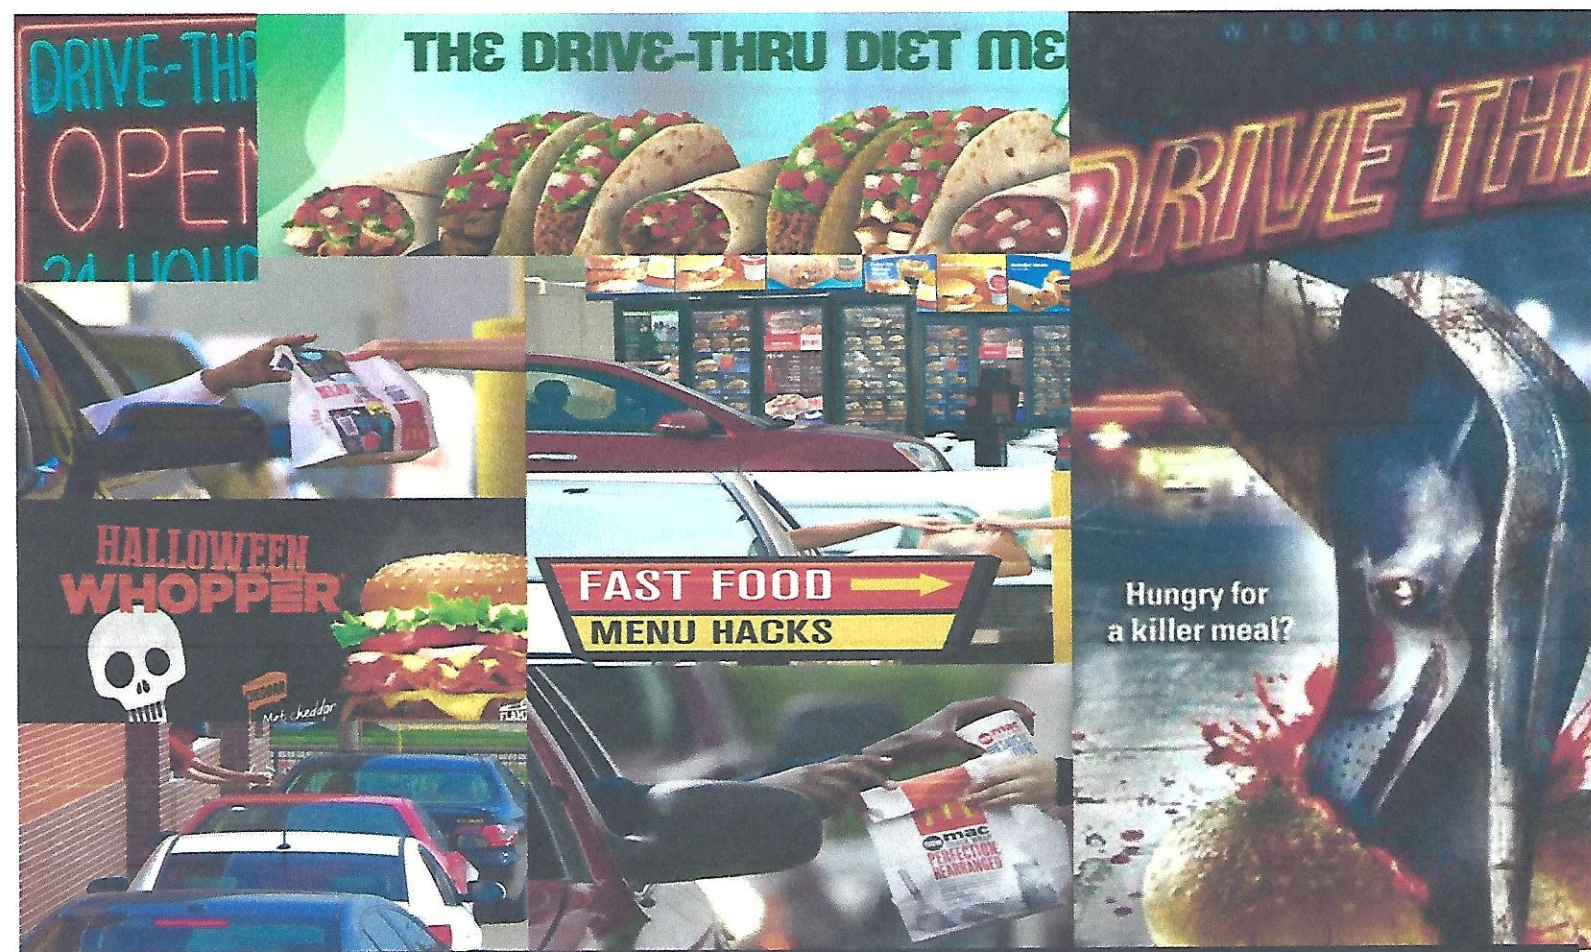

*Are you aware that
“Our Cities are becoming the home of the drive-thru and the drive-by.
Funny thing is, the drive-thrus are killing
More African-American males and females than the drive-bys?!”*

GEMS Natural Health Center Principles of Health Seminar

“Health Education in these Last Days”

Presented by Dr. Keith Lawrence Ph.d Natural Health / Healing & Nutrition

A Fun, Fascinating and Free Health Education Seminar for the Entire Family

***For Our people, for such a time as Now, that affects Our lives and Our
Community***