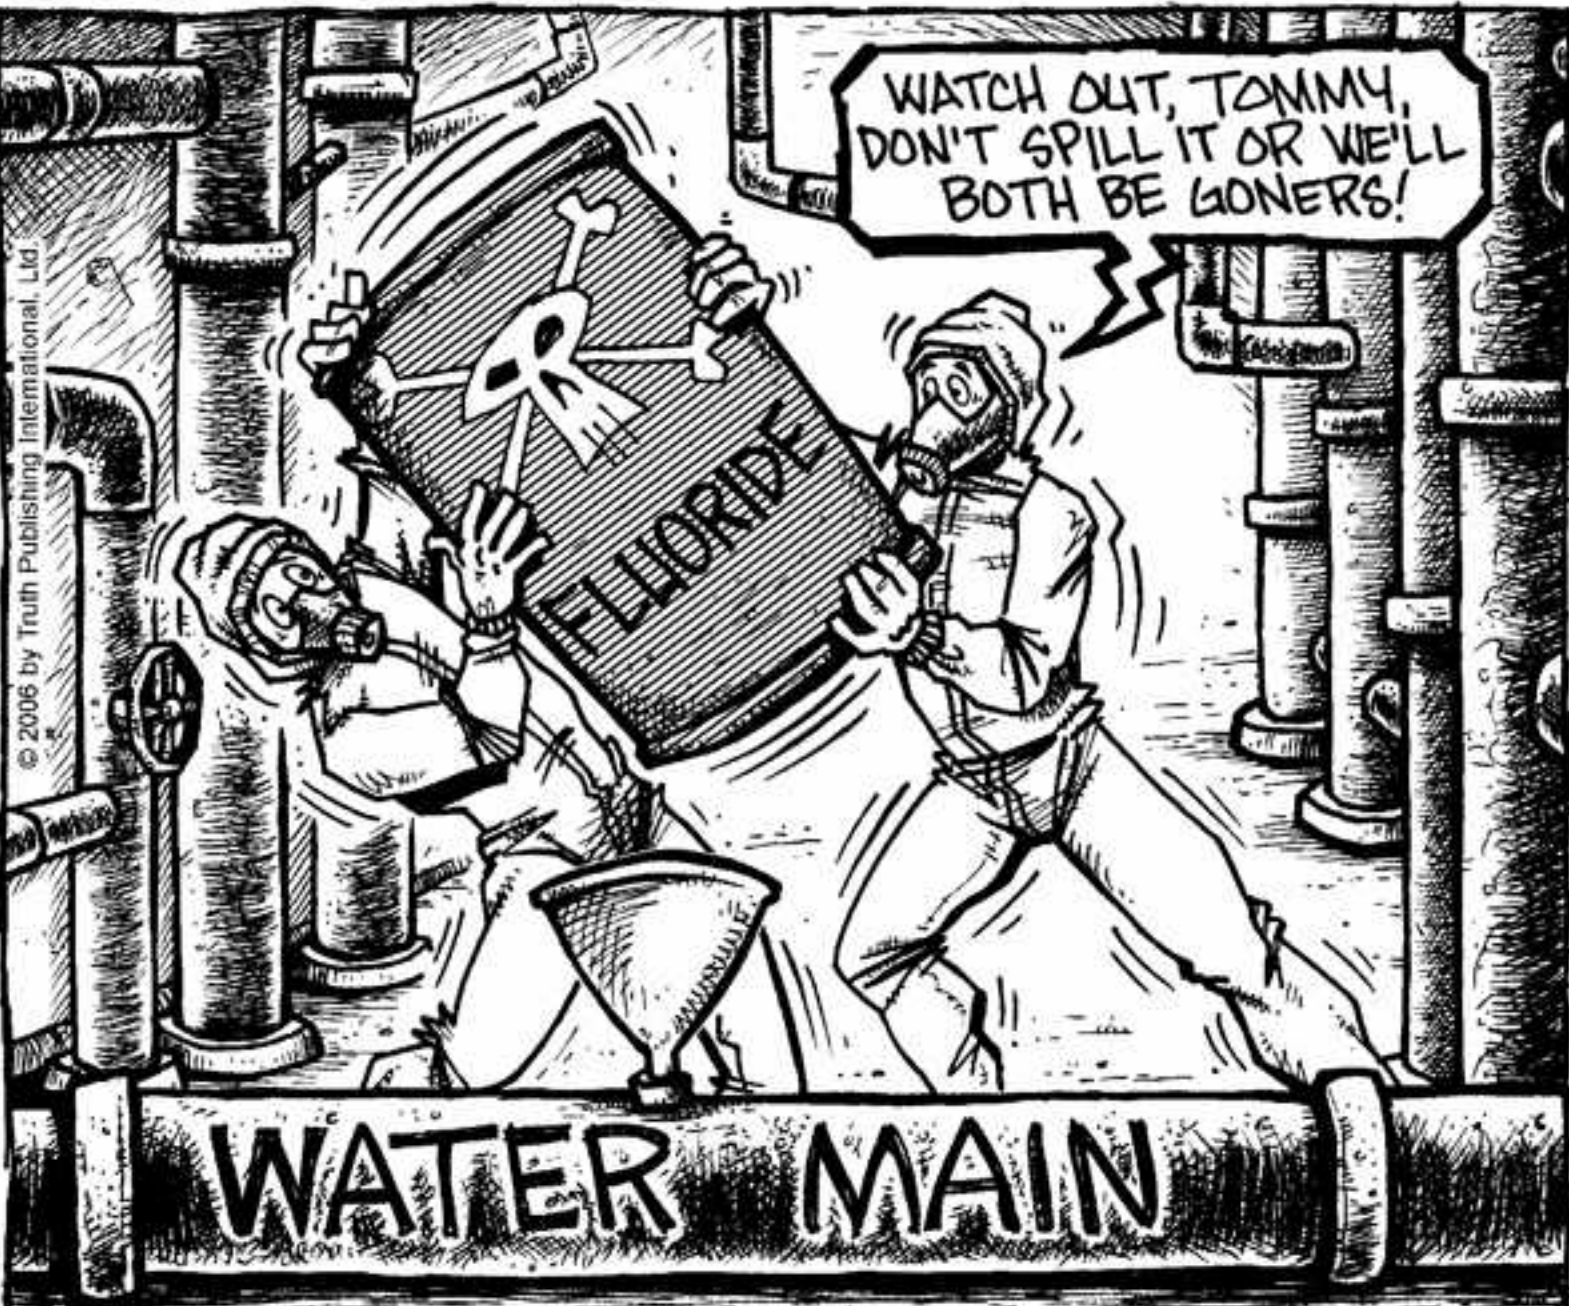

COUNTERTHINK

© 2006 by Truth Publishing International, Ltd.

FACT: FLUORIDE IS SO TOXIC THAT IT IS CONSIDERED HAZARDOUS WASTE BY THE EPA.

CONCEPT-MIKE ADAMS ART-DAN BERGER WWW.NATURALNEWS.COM